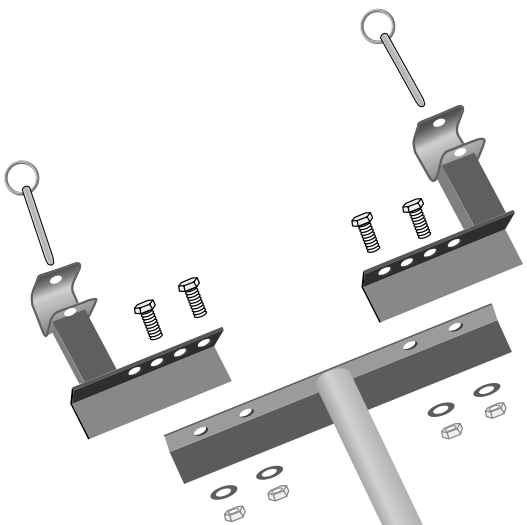

TranzSporter

Telescoping Brace Instructions

	Part #	Description	Quantity
	60005	Telescoping Brace	1
1	10059	Detent Ring Pin 5/16"	2
2	10502	Washer Flat 3/8"-16	4
3	10538	Screw Cap Hex 3/8"-16	4
4	10627	Nut Nyloc 3/8"	4
5	48543L	Telescoping Brace Left	1
6	48543R	Telescoping Brace Right	1
7	48544	Telescoping Brace EN	2
8	48545	Center Tube Telescope	1
9	48546	Bolt Tee	2