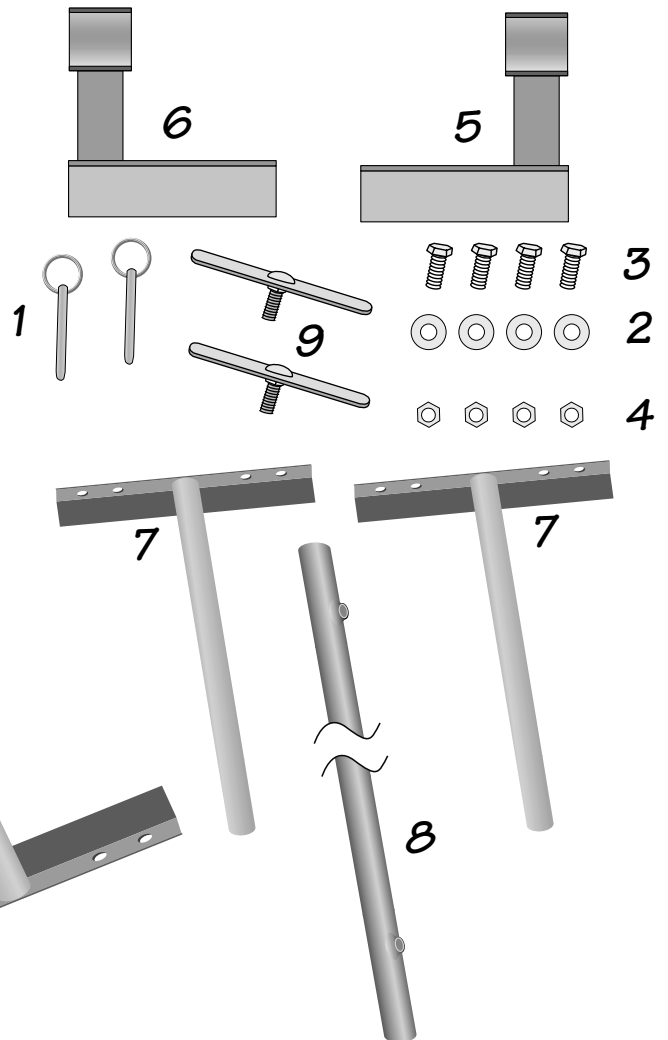

TranzSporter

Telescoping Brace Instructions

	Part #	Description	Quantity
	60005	Telescoping Brace	1
1	10059	Detent Ring Pin 5/16"	2
2	10502	Washer Flat 3/8"-16	4
3	10538	Screw Cap Hex 3/8"-16	4
4	10627	Nut Nyloc 3/8"	4
5	48543L	Telescoping Brace Left	1
6	48543R	Telescoping Brace Right	1
7	48544	Telescoping Brace EN	2
8	48545	Center Tube Telescope	1
9	48546	Bolt Tee	2